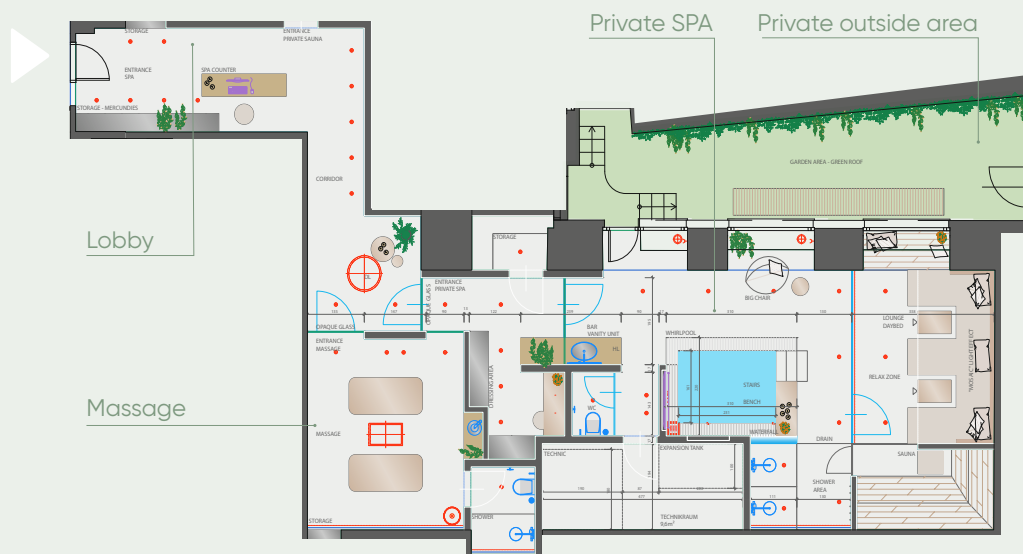

MOSAIC HOUSE

DESIGN HOTEL

Wellness oasis

Prague is exciting – our spa is relaxing

MOSAIC HOUSE

DESIGN HOTEL

Relax after a long day

Relax in our private Spa after a long day in the streets of Prague or at a meeting and recharge your energy with a massage and in the Finnish sauna.

Our services are available to you even if you are not staying at the hotel. We recommend booking in advance.

Opening hours - daily 8:00 - 22:00

MOSAIC HOUSE
DESIGN HOTEL

Private Sauna

Small, nice, cosy

MOSAIC HOUSE
DESIGN HOTEL

Private Spa

with an outdoor area full of greenery

- For up to 8 persons**
- Finnish sauna**
- Jaccuzzi**
- Lounge with deck chairs**
- Access to private outside green yard**
- Prosecco, water**

«For you, your family and good friends.»

Massages can be booked at the hotel reception.

MOSAIC HOUSE
DESIGN HOTEL

Your Entry Fee

Relax every day

Private sauna - max. 4 persons

60 min | 650 CZK incl. VAT

Private Spa - max. 8 persons

90 min | 2150 CZK incl. VAT 210
min | 4950 CZ K incl. VAT