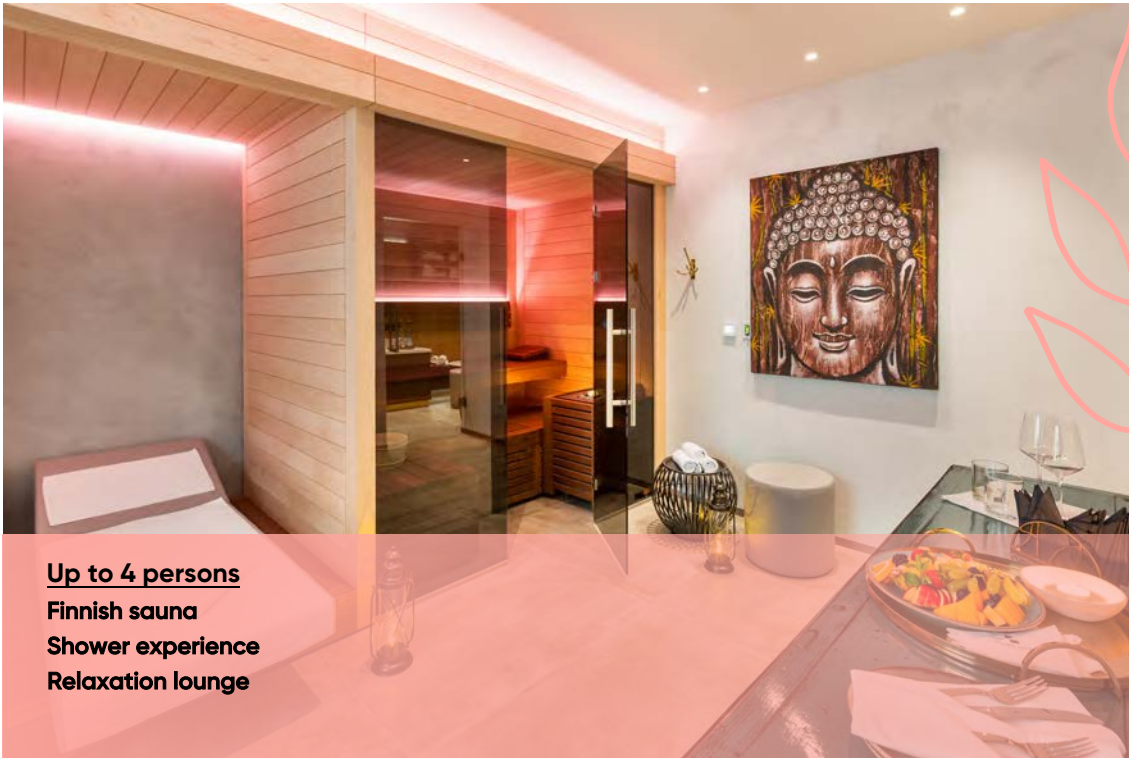

MOSAIC HOUSE

DESIGN HOTEL

Wellness oasis

Prague is exciting – our spa is relaxing

MOSAIC HOUSE

DESIGN HOTEL

Relax after a long day

Relax in our private Spa after a long day in the streets of Prague or at a meeting and recharge your energy with a massage and in the Finnish sauna.

Our services are available to you even if you are not staying at the hotel. We recommend booking in advance.

Opening hours - daily 8:00 - 22:00

MOSAIC HOUSE
DESIGN HOTEL

Private Sauna

Small, nice, cosy

MOSAIC HOUSE
DESIGN HOTEL

MOSAIC HOUSE

DESIGN HOTEL

Massage

Ease your stress

Slip out of everyday life and treat yourself with one of the greatest pleasures of living in a bright and airy space of peaceful luxury.

Choose from our wide range of sports and relaxation massages, after which you will feel reborn!

Massages can be booked at the hotel reception.

MOSAIC HOUSE
DESIGN HOTEL

Your Entry Fee

Relax every day

Private sauna - max. 4 persons

60 min | 650 CZK incl. VAT

Private Spa - max. 8 persons

90 min | 2150 CZK incl. VAT 210
min | 4950 CZ K incl. VAT