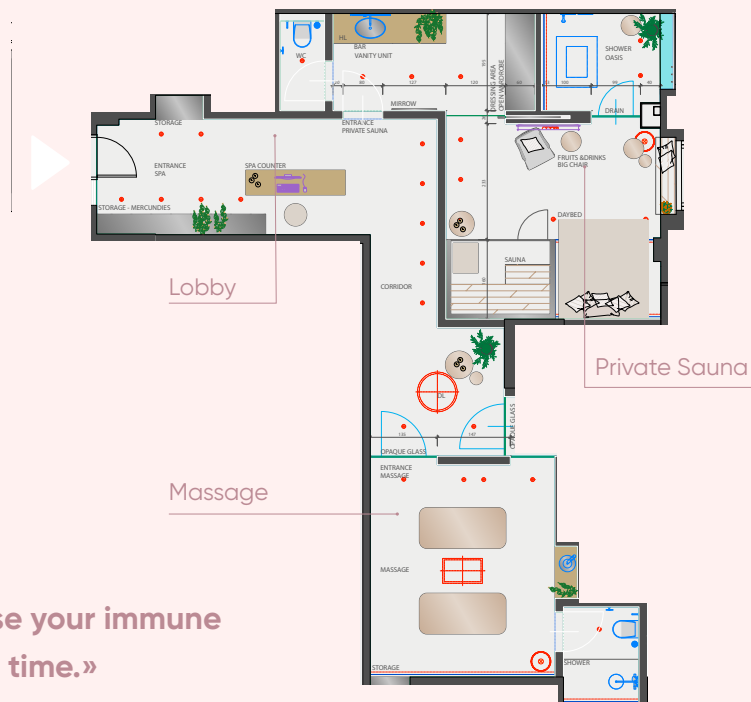

MOSAIC HOUSE

DESIGN HOTEL

Wellness oasis

Prague is exciting – our spa is relaxing

MOSAIC HOUSE

DESIGN HOTEL

Relax after a long day

Relax in our private Spa after a long day in the streets of Prague or at a meeting and recharge your energy with a massage and in the Finnish sauna.

Our services are available to you even if you are not staying at the hotel. We recommend booking in advance.

Opening hours - daily 8:00 - 22:00

MOSAIC HOUSE
DESIGN HOTEL

Private Sauna

Small, nice, cosy

MOSAIC HOUSE
DESIGN HOTEL

MOSAIC HOUSE

DESIGN HOTEL

Massage

Ease your stress

Slip out of everyday life and treat yourself with one of the greatest pleasures of living in a bright and airy space of peaceful luxury.

Choose from our wide range of sports and relaxation massages, after which you will feel reborn!

Massages can be booked at the hotel reception.

MOSAIC HOUSE
DESIGN HOTEL

Your Entry Fee

Relax every day

Private sauna - max. 4 persons

60 min | 650 CZK incl. VAT

Private Spa - max. 8 persons

90 min | 2150 CZK incl. VAT 210
min | 4950 CZ K incl. VAT